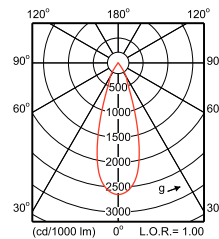

IFPS_RS342B 1xLED17S/830 WB-Polar Normal
(separate)

IFPS_RS342B 1xLED19S/FMT WB-Polar Normal
(separate)