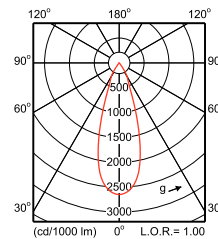

IFPS_RS342B 1xLED17S/830 WB-Polar Normal
(separate)

IFPS_RS342B 1xLED19S/FMT WB-Polar Normal
(separate)