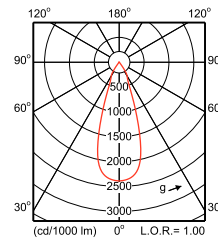

IFPS_RS342B 1xLED17S/CRW MB-Polar Normal
(separate)