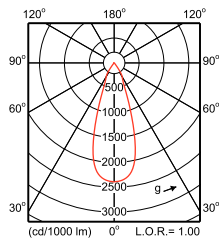

IFPS_RS342B 1xLED39S/CRW MB-Polar Normal
(separate)