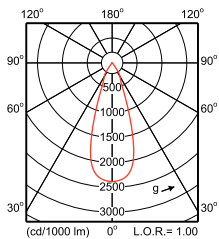

IFPS_RS342B 1xLED27S/CRW MB-Polar Normal
(separate)

IFPS_RS342B 1xLED27S/830 WB-Polar Normal
(separate)