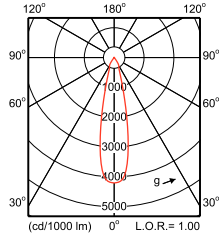

Polar Wide Diagrams

IFPS_RS342B 1xLED27S/830 WB-Polar Normal
(separate)

IFPS_RS342B 1xLED19S/FMT WB-Polar Normal
(separate)