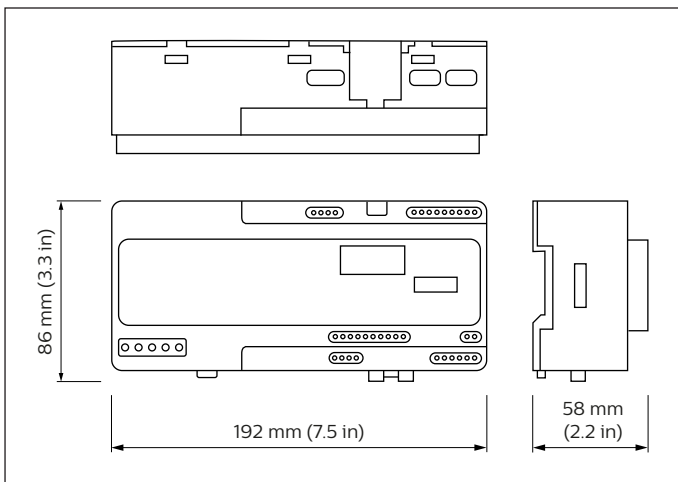

PHILIPS

Segment Control Unit

LCN7700

Installation Instructions

Instructions d'installation
Instrucciones de instalación

Istruzioni per l'installazione
Installatie-instructies

Installationsanweisungen
インストール手順

安裝指示书
إرشادات التركيب

3

4

At least one GROUND connection needs to be connected to Earth or screwed GPS or 2G/3G antenna is connected and installed on cabinet

5

Hereby, Signify declares that the radio equipment type LCN7700 is in compliance with Directive 2014/53/EU. The full text of the EU declaration of conformity is available at the following internet address: www.philips.com/red