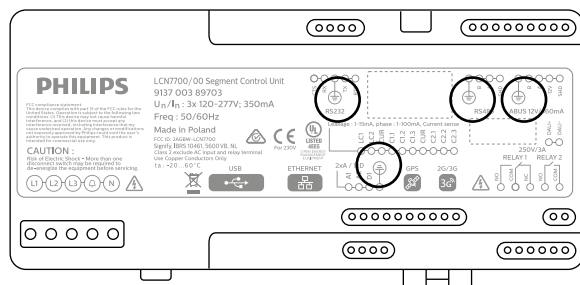

PHILIPS

Segment Control Unit

LCN7700

Installation Instructions

Instructions d'installation
Instrucciones de instalación

Istruzioni per l'installazione
Installatie-instructies

Installationsanweisungen
インストール手順

安裝指示书
إرشادات التركيب

3

4

At least one GROUND connection needs to be connected to Earth or screwed GPS or 2G/3G antenna is connected and installed on cabinet

5

Hereby, Signify declares that the radio equipment type LCN7700 is in compliance with Directive 2014/53/EU. The full text of the EU declaration of conformity is available at the following internet address: www.philips.com/red