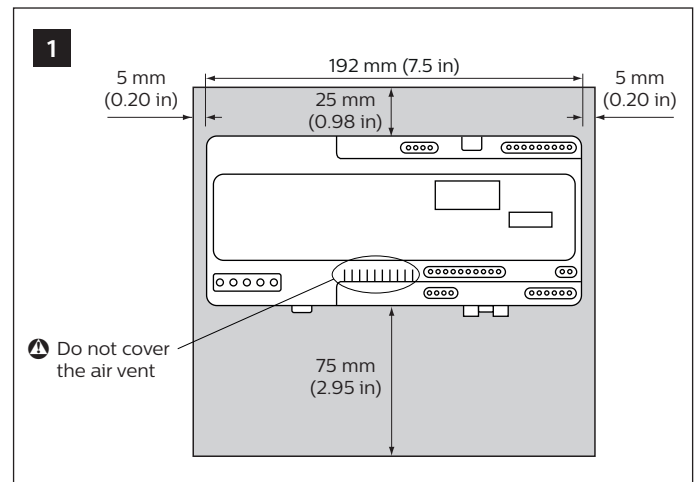

PHILIPS

Segment Control Unit

LCN7700

Installation Instructions

Instructions d'installation
Instrucciones de instalación

Istruzioni per l'installazione
Installatie-instructies

Installationsanweisungen
インストール手順

安裝指示书
إرشادات التركيب

3

4

At least one GROUND connection needs to be connected to Earth or screwed GPS or 2G/3G antenna is connected and installed on cabinet

5

Hereby, Signify declares that the radio equipment type LCN7700 is in compliance with Directive 2014/53/EU. The full text of the EU declaration of conformity is available at the following internet address: www.philips.com/red