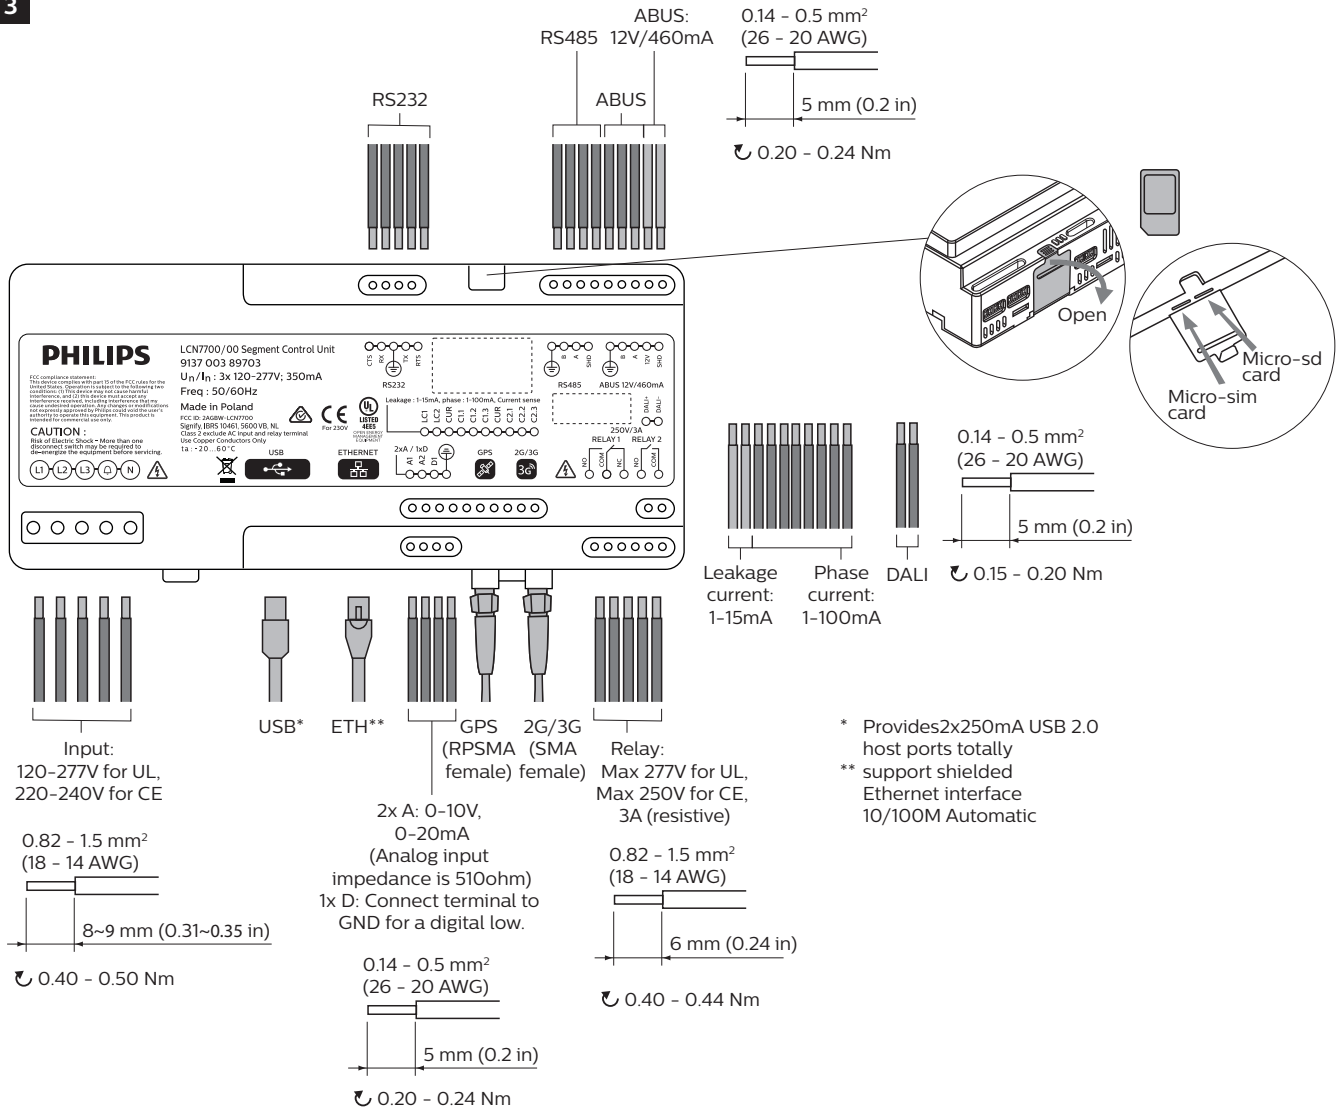

PHILIPS

Segment Control Unit

LCN7700

Installation Instructions

Instructions d'installation
Instrucciones de instalación

Istruzioni per l'installazione
Installatie-instructies

Installationsanweisungen
インストール手順

安裝指示书
إرشادات التركيب

3

4

At least one GROUND connection needs to be connected to Earth or screwed GPS or 2G/3G antenna is connected and installed on cabinet

5

Hereby, Signify declares that the radio equipment type LCN7700 is in compliance with Directive 2014/53/EU. The full text of the EU declaration of conformity is available at the following internet address: www.philips.com/red