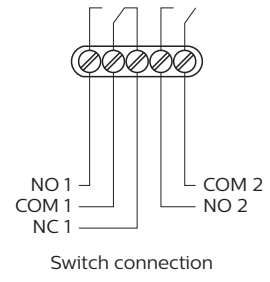

PHILIPS

Segment Control Unit

LCN7700

Installation Instructions

Instructions d'installation
Instrucciones de instalación

Istruzioni per l'installazione
Installatie-instructies

Installationsanweisungen
インストール手順

安裝指示书
إرشادات التركيب

3

4

At least one GROUND connection needs to be connected to Earth or screwed GPS or 2G/3G antenna is connected and installed on cabinet

5

Hereby, Signify declares that the radio equipment type LCN7700 is in compliance with Directive 2014/53/EU. The full text of the EU declaration of conformity is available at the following internet address: www.philips.com/red