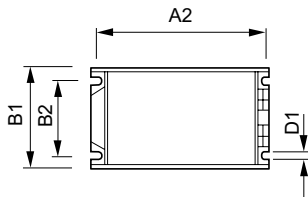

Чертеж размеров

Product	D1	C1	A1	A2	B1	B2
HID-DV PROG Xt 70	4,5 mm	40,0	150,0	133,6	90,0	70,0
SON Q 208-277V		mm	mm	mm	mm	mm
HID-DV PROG Xt 100	4,5 mm	40,0	150,0	133,6	90,0	70,0
SON Q 208-277V		mm	mm	mm	mm	mm
HID-DV PROG Xt 150	4,5 mm	40,0	150,0	133,6	90,0	70,0
SON Q 208-277V		mm	mm	mm	mm	mm
HID-DV PROG Xt 50	4,5 mm	40,0	150,0	133,6	90,0	70,0
SON Q 208-277V		mm	mm	mm	mm	mm

Product	D1	C1	A1	A2	B1	B2
HID-DV PROG Xt 150	5,0 mm	65,0	150,0	135,9	65,0	46,8
SON C1 208-277V		mm	mm	mm	mm	mm
HID-DV PROG Xt 100	5,0 mm	65,0	150,0	135,9	65,0	46,8
SON C1 208-277V		mm	mm	mm	mm	mm