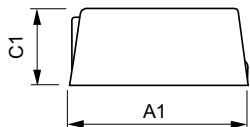

Чертеж размеров

Product	D1	C1	A1	A2	B1	B2
HID-DV PROG Xt 70	4,5 mm	40,0	150,0	133,6	90,0	70,0
SON Q 208-277V		mm	mm	mm	mm	mm
HID-DV PROG Xt 100	4,5 mm	40,0	150,0	133,6	90,0	70,0
SON Q 208-277V		mm	mm	mm	mm	mm
HID-DV PROG Xt 150	4,5 mm	40,0	150,0	133,6	90,0	70,0
SON Q 208-277V		mm	mm	mm	mm	mm
HID-DV PROG Xt 50	4,5 mm	40,0	150,0	133,6	90,0	70,0
SON Q 208-277V		mm	mm	mm	mm	mm

Product	D1	C1	A1	A2	B1	B2
HID-DV PROG Xt 150	5,0 mm	65,0	150,0	135,9	65,0	46,8
SON C1 208-277V		mm	mm	mm	mm	mm
HID-DV PROG Xt 100	5,0 mm	65,0	150,0	135,9	65,0	46,8
SON C1 208-277V		mm	mm	mm	mm	mm