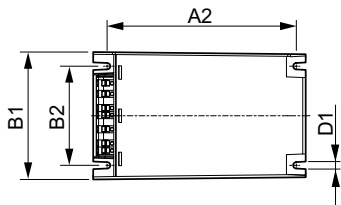

Чертеж размеров

Product	D1	C1	A1	A2	B1	B2
HID-DV PROG Xt 70	4,5 mm	40,0	150,0	133,6	90,0	70,0
SON Q 208-277V		mm	mm	mm	mm	mm
HID-DV PROG Xt 100	4,5 mm	40,0	150,0	133,6	90,0	70,0
SON Q 208-277V		mm	mm	mm	mm	mm
HID-DV PROG Xt 150	4,5 mm	40,0	150,0	133,6	90,0	70,0
SON Q 208-277V		mm	mm	mm	mm	mm
HID-DV PROG Xt 50	4,5 mm	40,0	150,0	133,6	90,0	70,0
SON Q 208-277V		mm	mm	mm	mm	mm

Product	D1	C1	A1	A2	B1	B2
HID-DV PROG Xt 150	5,0 mm	65,0	150,0	135,9	65,0	46,8
SON C1 208-277V		mm	mm	mm	mm	mm
HID-DV PROG Xt 100	5,0 mm	65,0	150,0	135,9	65,0	46,8
SON C1 208-277V		mm	mm	mm	mm	mm