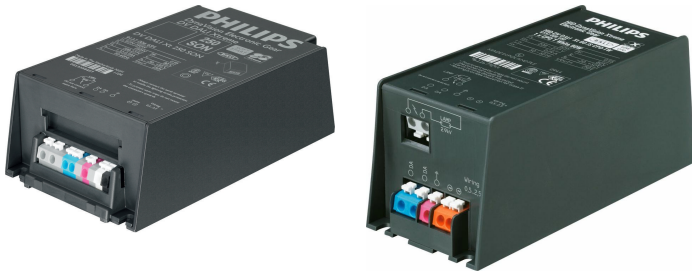

DynaVision Programmable Xtreme for SON

Применение

- Освещение дорог и шоссе
- Освещение жилых районов
- Благоустройство города

Versions